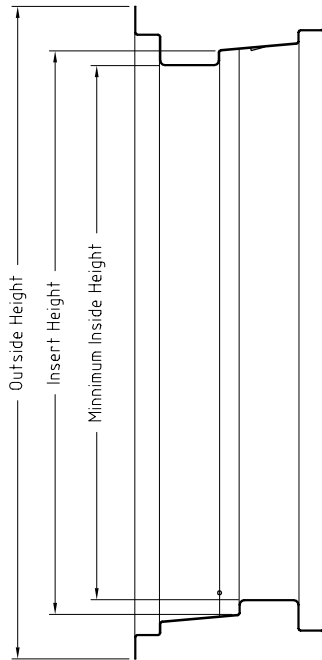

**MIDWEST SERIES**

**Spec Sheet -  
Midwest Series Frame**

MIDWEST SERIES – UNIT SIZING							
CALL OUT		OUTSIDE		INSERT		MINIMUM INSIDE	
		WIDTH	HEIGHT	WIDTH	HEIGHT	WIDTH	HEIGHT
26	32	35 1/2	40 1/4	31.00	36 9/16	29 3/4	35 5/16

**MIDWEST SERIES**

**Spec Sheet -**  
**Midwest Vinyl Single Slider**  
 Replacement Window

MIDWEST SERIES															
CALL OUT		UNIT		SASH		VIEW AREA			SCREEN		EGRESS (VENT)			U-VALUES	
		WIDTH	HEIGHT	WIDTH	HEIGHT	WIDTH	HEIGHT	AREA (ft <sup>2</sup> )	WIDTH	HEIGHT	WIDTH	HEIGHT	AREA (ft <sup>2</sup> )	STANDARD	LOW-E ARGON
26	32	30 7/8	36 1/2	14 15/32	34 1/4	12 1/32	31 29/32	2.67	12 31/32	32 29/32	12 3/32	31 29/32	2.68	0.49	0.32