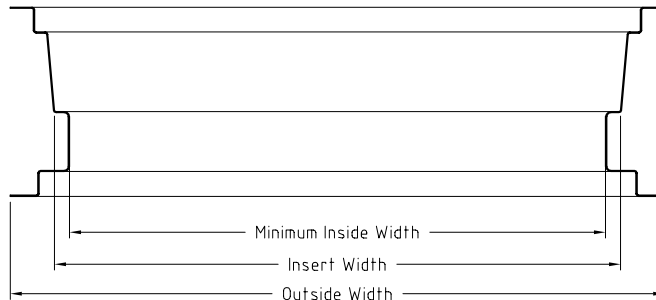

**MIDWEST SERIES**

**Spec Sheet -  
Midwest Series Frame**

MIDWEST SERIES – UNIT SIZING							
CALL OUT		OUTSIDE		INSERT		MINIMUM INSIDE	
		WIDTH	HEIGHT	WIDTH	HEIGHT	WIDTH	HEIGHT
26	32	35 1/2	40 1/4	31.00	36 9/16	29 3/4	35 5/16

**MIDWEST SERIES**

**Spec Sheet -**  
**Midwest Vinyl Single Slider**  
 Replacement Window

MIDWEST SERIES															
CALL OUT		UNIT		SASH		VIEW AREA			SCREEN		EGRESS (VENT)			U-VALUES	
		WIDTH	HEIGHT	WIDTH	HEIGHT	WIDTH	HEIGHT	AREA (ft <sup>2</sup> )	WIDTH	HEIGHT	WIDTH	HEIGHT	AREA (ft <sup>2</sup> )	STANDARD	LOW-E ARGON
26	32	30 7/8	36 1/2	14 15/32	34 1/4	12 1/32	31 29/32	2.67	12 31/32	32 29/32	12 3/32	31 29/32	2.68	0.49	0.32