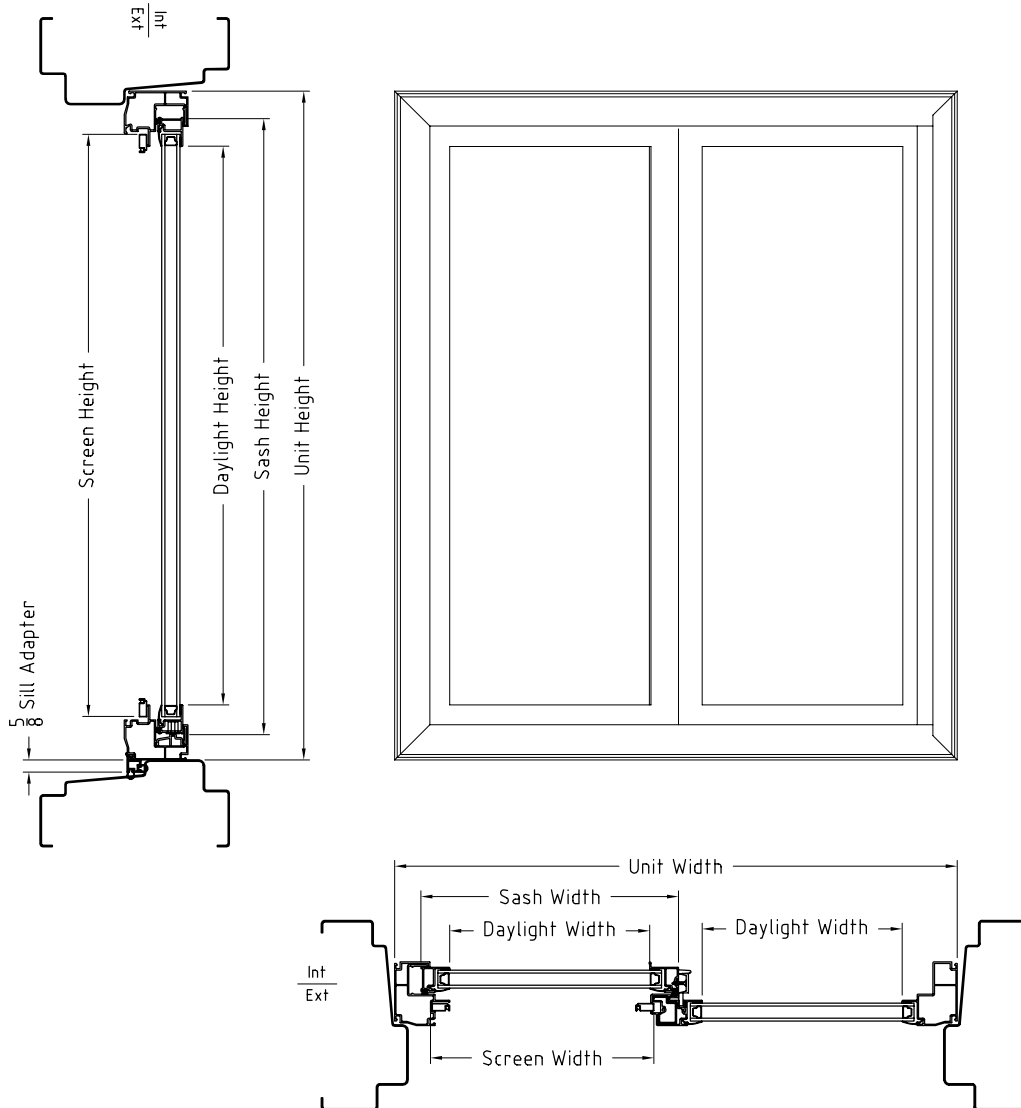

**MIDWEST SERIES**

**Spec Sheet -  
Midwest Series Frame**

MIDWEST SERIES – UNIT SIZING							
CALL OUT		OUTSIDE		INSERT		MINIMUM INSIDE	
		WIDTH	HEIGHT	WIDTH	HEIGHT	WIDTH	HEIGHT
26	32	35 1/2	40 1/4	31.00	36 9/16	29 3/4	35 5/16

**MIDWEST SERIES**

**Spec Sheet -**  
**Midwest Vinyl Single Slider**  
 Replacement Window

MIDWEST SERIES															
CALL OUT		UNIT		SASH		VIEW AREA			SCREEN		EGRESS (VENT)			U-VALUES	
		WIDTH	HEIGHT	WIDTH	HEIGHT	WIDTH	HEIGHT	AREA (ft <sup>2</sup> )	WIDTH	HEIGHT	WIDTH	HEIGHT	AREA (ft <sup>2</sup> )	STANDARD	LOW-E ARGON
26	32	30 7/8	36 1/2	14 15/32	34 1/4	12 1/32	31 29/32	2.67	12 31/32	32 29/32	12 3/32	31 29/32	2.68	0.49	0.32