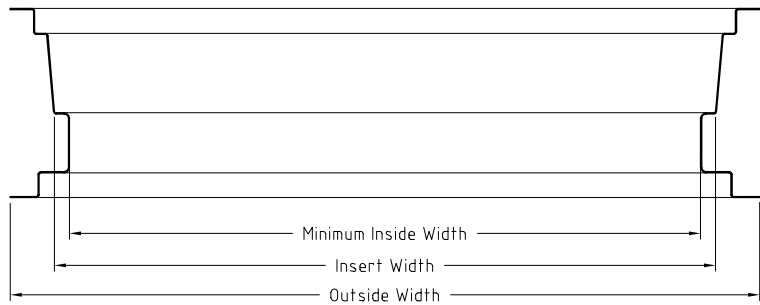

CAST IN PLACE STEEL – WINDOWS

BUCKO WINDOW

Spec Sheet - Bucko Window Frames

| BUCKO WINDOW – UNIT SIZING | | | | | | |
|----------------------------|---------|----------|--------|--------|----------------|--------|
| CALL OUT | OUTSIDE | | INSERT | | MINIMUM INSIDE | |
| | WIDTH | HEIGHT | WIDTH | HEIGHT | WIDTH | HEIGHT |
| 1512 | 35 1/2 | 15 15/16 | 30 7/8 | 12 1/8 | 29 3/4 | 11 |
| 1516 | 35 1/2 | 19 15/16 | 30 7/8 | 16 1/8 | 29 3/4 | 15 |
| 1520 | 35 1/2 | 23 15/16 | 30 7/8 | 20 1/8 | 29 3/4 | 19 |