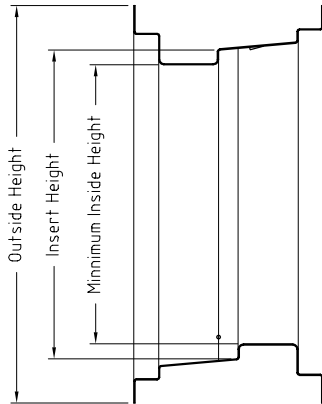

CAST IN PLACE STEEL – WINDOWS

BUCKO WINDOW

Spec Sheet - Bucko Window Frames

| BUCKO WINDOW – UNIT SIZING | | | | | | |
|----------------------------|---------|----------|--------|--------|----------------|--------|
| CALL OUT | OUTSIDE | | INSERT | | MINIMUM INSIDE | |
| | WIDTH | HEIGHT | WIDTH | HEIGHT | WIDTH | HEIGHT |
| 1512 | 35 1/2 | 15 15/16 | 30 7/8 | 12 1/8 | 29 3/4 | 11 |
| 1516 | 35 1/2 | 19 15/16 | 30 7/8 | 16 1/8 | 29 3/4 | 15 |
| 1520 | 35 1/2 | 23 15/16 | 30 7/8 | 20 1/8 | 29 3/4 | 19 |