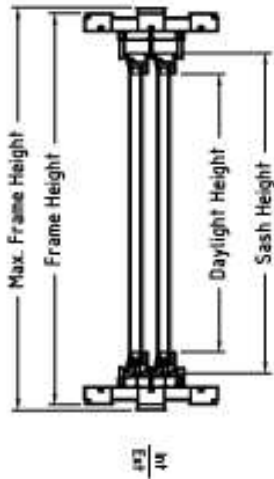

PREMIER V.

**Spec Sheet -
Picture and Bucko Window Sizes**

| VINYL WINDOW – PREMIER V® | | | | | | | | | | | | | | |
|---------------------------|----------|--------|------------|--------|-----------|--------|--------|----------|----------|------------|--------------|--------|------------|----------|
| CALLOUT | FRAME | | MAX. FRAME | | MAX. EXT. | SASH | | DAYLIGHT | | | VENT OPENING | | | TIE SLOT |
| | Width | Height | Width | Height | Width | Width | Height | Width | Height | Area (ft2) | Width | Height | Area (ft2) | C-C |
| 3016 | 29 11/16 | 15 3/8 | 30 5/16 | 15 3/4 | 34 1/2 | 14 3/8 | 11 1/2 | 12 1/16 | 9 3/16 | 0.8 | 11 3/4 | 10 3/4 | 0.9 | 30 |
| 3020 | 29 11/16 | 19 3/8 | 30 5/16 | 19 3/4 | 34 1/2 | 14 3/8 | 15 1/2 | 12 1/16 | 13 3/16 | 1.1 | 11 3/4 | 14 3/4 | 1.2 | 30 |
| 3024 | 29 11/16 | 23 3/8 | 30 5/16 | 23 3/4 | 34 1/2 | 14 3/8 | 19 1/2 | 12 1/16 | 17 3/16 | 1.4 | 11 3/4 | 18 3/4 | 1.5 | 30 |
| 4040 | 47 11/16 | 45 7/8 | 48 5/16 | 46 1/2 | 52 1/2 | 23 3/8 | 42 | 21 1/16 | 39 11/16 | 5.8 | 20 3/4 | 41 1/4 | 5.9 | 48 |