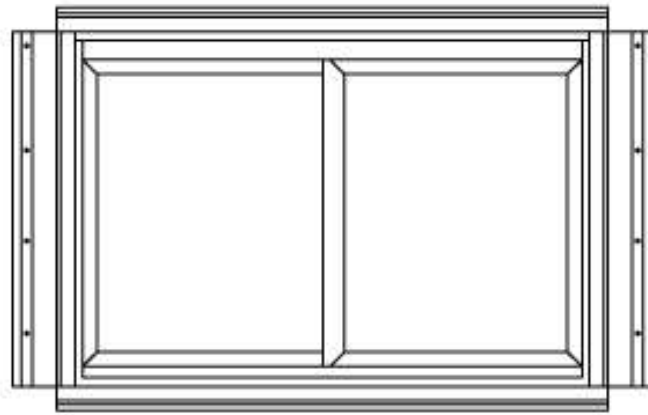

PREMIER V.

**Spec Sheet -
Picture and Bucko Window Sizes**

| VINYL WINDOW – PREMIER V® | | | | | | | | | | | | | | |
|---------------------------|----------|--------|------------|--------|-----------|--------|--------|----------|----------|------------|--------------|--------|------------|----------|
| CALLOUT | FRAME | | MAX. FRAME | | MAX. EXT. | SASH | | DAYLIGHT | | | VENT OPENING | | | TIE SLOT |
| | Width | Height | Width | Height | Width | Width | Height | Width | Height | Area (ft2) | Width | Height | Area (ft2) | C-C |
| 3016 | 29 11/16 | 15 3/8 | 30 5/16 | 15 3/4 | 34 1/2 | 14 3/8 | 11 1/2 | 12 1/16 | 9 3/16 | 0.8 | 11 3/4 | 10 3/4 | 0.9 | 30 |
| 3020 | 29 11/16 | 19 3/8 | 30 5/16 | 19 3/4 | 34 1/2 | 14 3/8 | 15 1/2 | 12 1/16 | 13 3/16 | 1.1 | 11 3/4 | 14 3/4 | 1.2 | 30 |
| 3024 | 29 11/16 | 23 3/8 | 30 5/16 | 23 3/4 | 34 1/2 | 14 3/8 | 19 1/2 | 12 1/16 | 17 3/16 | 1.4 | 11 3/4 | 18 3/4 | 1.5 | 30 |
| 4040 | 47 11/16 | 45 7/8 | 48 5/16 | 46 1/2 | 52 1/2 | 23 3/8 | 42 | 21 1/16 | 39 11/16 | 5.8 | 20 3/4 | 41 1/4 | 5.9 | 48 |