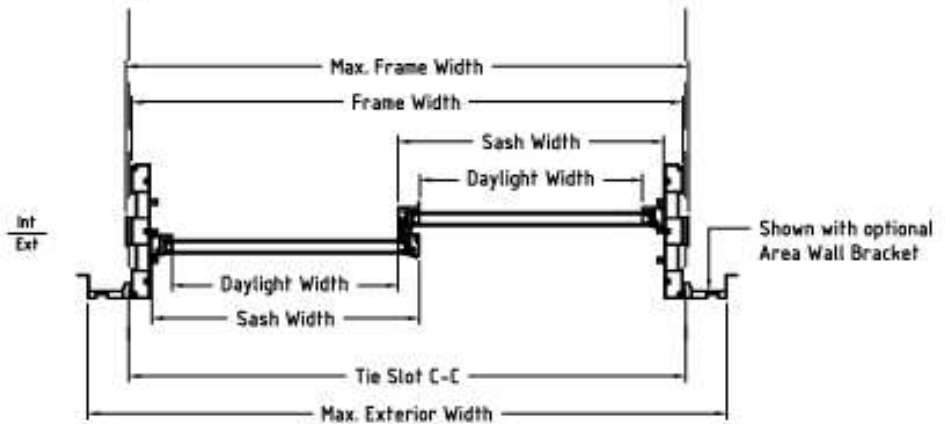

PREMIER V.

**Spec Sheet -
Picture and Bucko Window Sizes**

| VINYL WINDOW – PREMIER V® | | | | | | | | | | | | | | |
|---------------------------|----------|--------|------------|--------|-----------|--------|--------|----------|----------|------------|--------------|--------|------------|----------|
| CALLOUT | FRAME | | MAX. FRAME | | MAX. EXT. | SASH | | DAYLIGHT | | | VENT OPENING | | | TIE SLOT |
| | Width | Height | Width | Height | Width | Width | Height | Width | Height | Area (ft2) | Width | Height | Area (ft2) | C-C |
| 3016 | 29 11/16 | 15 3/8 | 30 5/16 | 15 3/4 | 34 1/2 | 14 3/8 | 11 1/2 | 12 1/16 | 9 3/16 | 0.8 | 11 3/4 | 10 3/4 | 0.9 | 30 |
| 3020 | 29 11/16 | 19 3/8 | 30 5/16 | 19 3/4 | 34 1/2 | 14 3/8 | 15 1/2 | 12 1/16 | 13 3/16 | 1.1 | 11 3/4 | 14 3/4 | 1.2 | 30 |
| 3024 | 29 11/16 | 23 3/8 | 30 5/16 | 23 3/4 | 34 1/2 | 14 3/8 | 19 1/2 | 12 1/16 | 17 3/16 | 1.4 | 11 3/4 | 18 3/4 | 1.5 | 30 |
| 4040 | 47 11/16 | 45 7/8 | 48 5/16 | 46 1/2 | 52 1/2 | 23 3/8 | 42 | 21 1/16 | 39 11/16 | 5.8 | 20 3/4 | 41 1/4 | 5.9 | 48 |