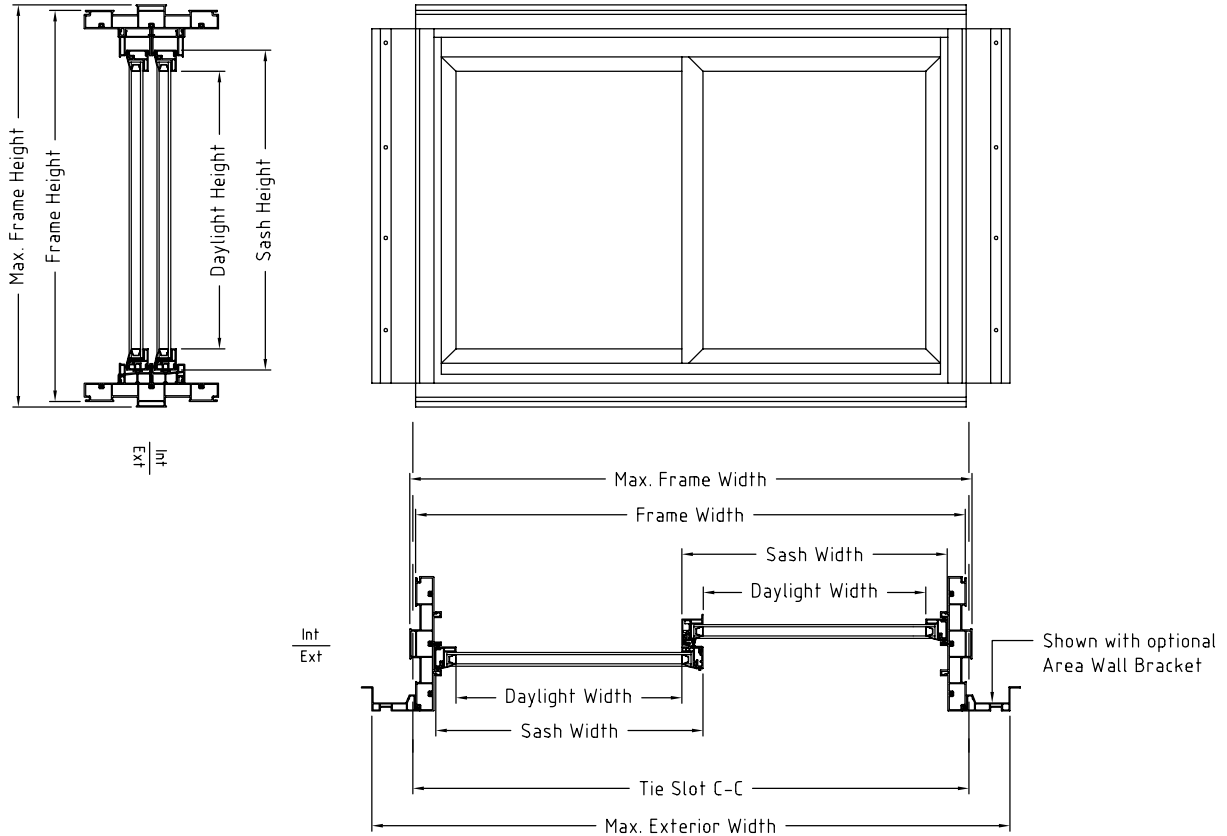

PREMIER V®

**Spec Sheet -
Picture and Bucko Window Sizes**

VINYL WINDOW - PREMIER V®															
CALLOUT	FRAME		MAX. FRAME		MAX. EXT.	SASH			DAYLIGHT			VENT OPENING			TIE SLOT
	Width	Height	Width	Height	Width	Width	Height	Width	Height	Area (ft ²)	Width	Height	Area (ft ²)	C-C	
3012	29 11/16	12 3/8	30 5/16	12 3/4	34 1/2	14 3/8	8 1/2	12 1/16	6 3/16	0.5	11 3/4	7 3/4	0.6	30	
3016	29 11/16	15 3/8	30 5/16	15 3/4	34 1/2	14 3/8	11 1/2	12 1/16	9 3/16	0.8	11 3/4	10 3/4	0.9	30	
3020	29 11/16	19 3/8	30 5/16	19 3/4	34 1/2	14 3/8	15 1/2	12 1/16	13 3/16	1.1	11 3/4	14 3/4	1.2	30	
3024	29 11/16	23 3/8	30 5/16	23 3/4	34 1/2	14 3/8	19 1/2	12 1/16	17 3/16	1.4	11 3/4	18 3/4	1.5	30	
4040	47 11/16	45 7/8	48 5/16	46 1/2	52 1/2	23 3/8	42	21 1/16	39 11/16	5.8	20 3/4	41 1/4	5.9"	48	