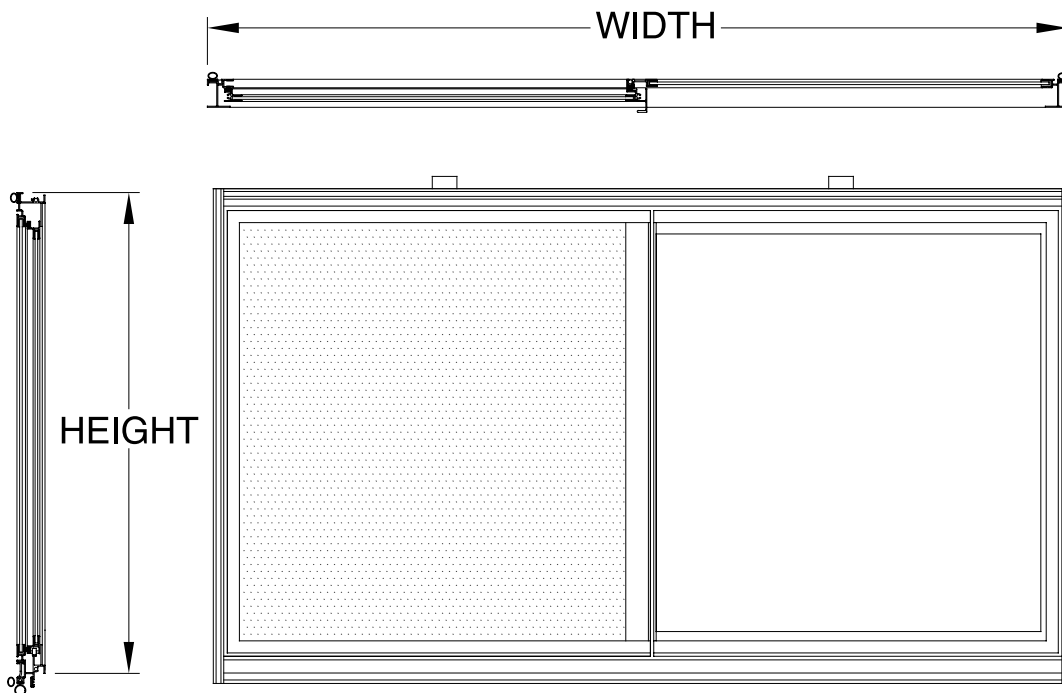

**ALUMINUM SLIDER**

**Spec Sheet -**

C-2000 Aluminum Slider  
 Single Glazed  
 Bucko Frame Size

UNIT SIZING - CENTURY 2000 WINDOW SINGLE GLAZED SLIDER					
CALLOUT		FRAME		VIEW AREA	VENT AREA
WIDTH	HEIGHT	WIDTH	HEIGHT		
15	12	30 13/16	12	1.7 SQ. FT.	0.9 SQ. FT.
15	16	30 13/16	16	2.5 SQ. FT.	1.3 SQ. FT.
15	20	30 13/16	20	3.3 SQ. FT.	1.7 SQ. FT.