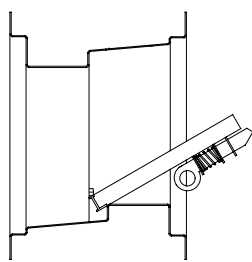

ALUMINUM HOPPER

Spec Sheet - Aluminum Hopper

INTERIOR SIDE

UNIT SIZING - ALUMINUM HOPPER SINGLE GLAZED				
CALLOUT		FRAME		VIEW AREA
WIDTH	HEIGHT	WIDTH	HEIGHT	
15	12	30 13/16	12 1/2	2.3 SQ. FT.
15	16	30 13/16	16 1/2	3.1 SQ. FT.
15	20	30 13/16	20 1/2	4.0 SQ. FT.