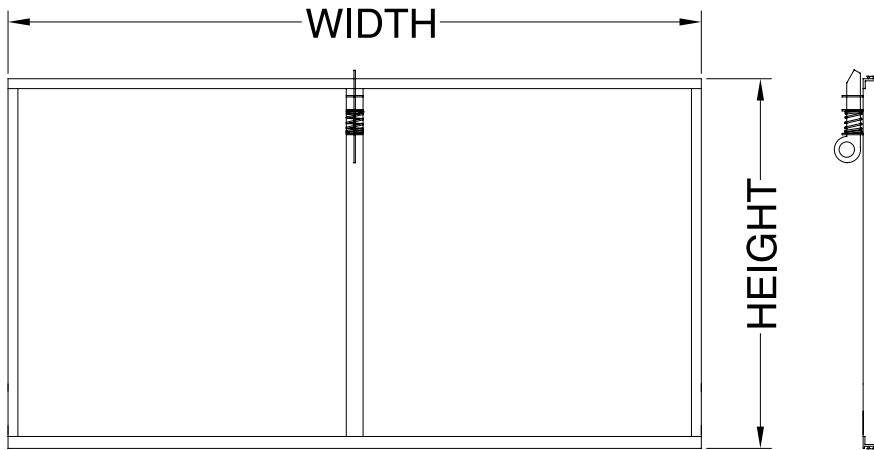

ALUMINUM HOPPER

Spec Sheet - Aluminum Hopper

INTERIOR SIDE

UNIT SIZING - ALUMINUM HOPPER SINGLE GLAZED				
CALLOUT		FRAME		VIEW AREA
WIDTH	HEIGHT	WIDTH	HEIGHT	
15	12	30 13/16	12 1/2	2.3 SQ. FT.
15	16	30 13/16	16 1/2	3.1 SQ. FT.
15	20	30 13/16	20 1/2	4.0 SQ. FT.